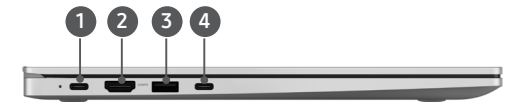

Left Side

Right Side